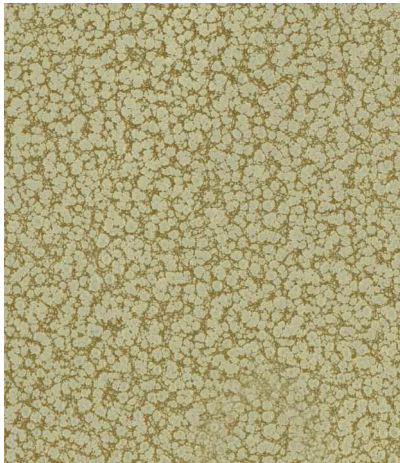

## Metal Custom Frame Finishes

Black (Standard)

Antique Ivory

Bronze

Silver Vein

Mocha

Gunsmoke

Java